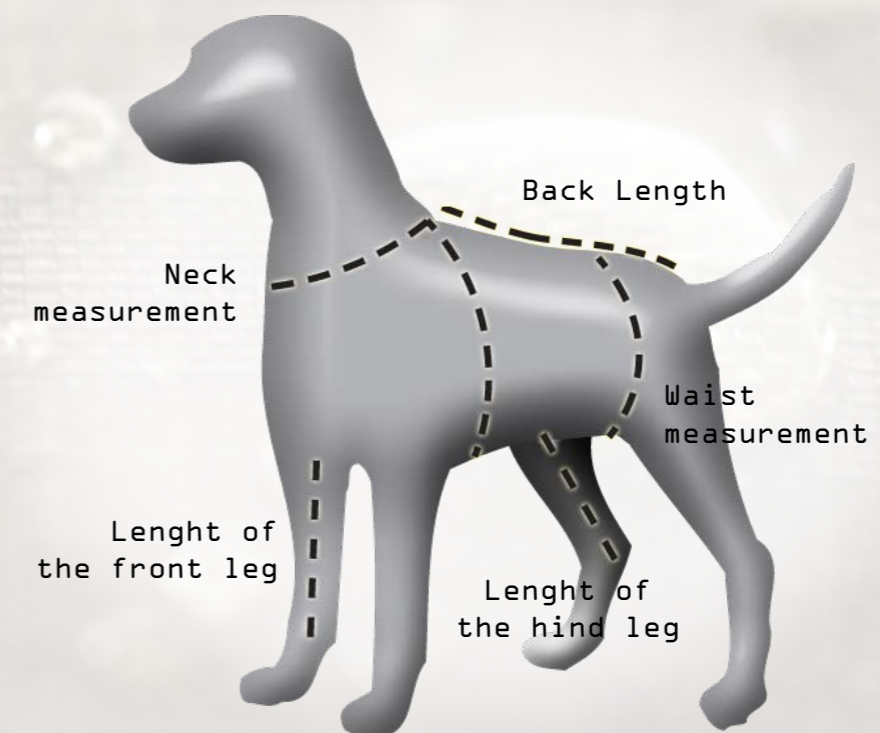

5. **Length of the foreleg** is measured from the bottom of the chest along the inside of the leg to the wrist bone. The front leg should be shorter than the inside length of the dog's leg. So that the dog can safely run and play while wearing the overalls, the front legs should at most reach the dog's wrist. The length is correct when the front leg reaches the dog's forearm.

6. **Length of the hind leg** is measured between the hind legs along the inside of the leg to the hock. The length is correct when the hind leg reaches the dog's hock.

Note! If the overalls are acquired to protect the fur of a longhaired dog, the legs can be longer than listed above. However, the overalls should in this case be used only when the dog is monitored by the owners.